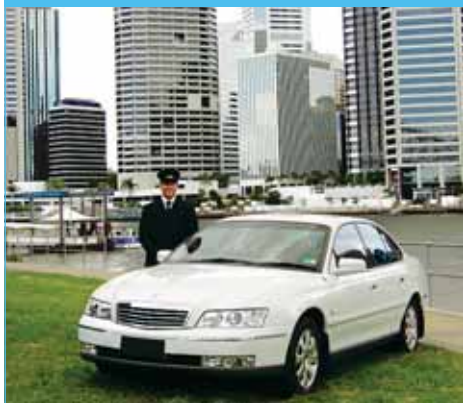

## Airport Limousine Transfers

Why not start your holiday with a touch of class! Hughes Leisure offers a 24 hour meet and greet service from Brisbane Airport to accommodation located in Brisbane City.

Hughes Leisure provides assistance with luggage and a range of vehicle options including luxury sedan, stretch limousine, Tarago and mini coach to suit your transfer requirements.